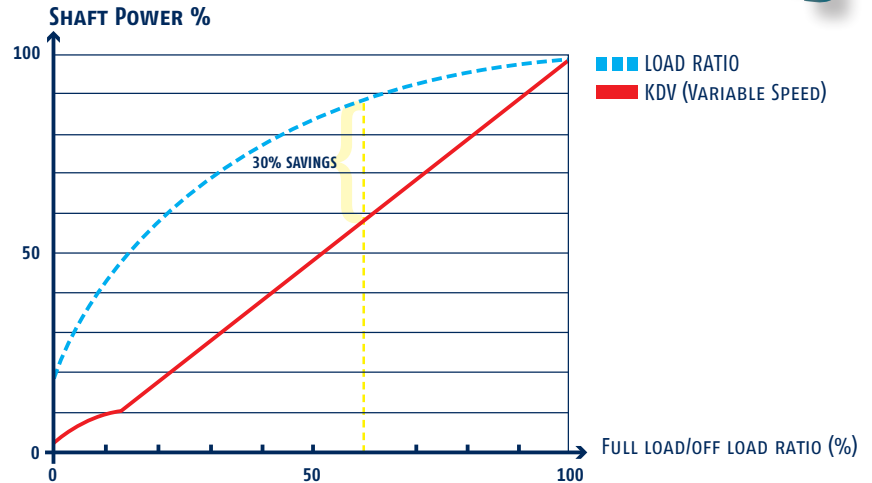

Variable speed compressors can efficiently and reliably handle the varying air demand found in most plant air systems.

These compressors speed up and slow down to match air supply to air demand as it fluctuates. The right variable speed compressor in the right application delivers significant energy savings and a stable, consistent air supply.

- For RD models max. pressure is 0.25 bar less. Pressure dew point of integrated dryer at reference conditions: +3°C. Reference conditions: intake air temperature for dryer: +35°C, ambient temperature: +25°C.
- For 13 bar model, maximum target pressure is 12.8 bar with unload limit 13 bar.
- Capacity and Power measurements according to ISO 1217, ed. 4, Annex E - 2009 test code.
- Noise values determined according to ISO 2151 and ISO 3744; Tolerance ±2 dB (KpA).